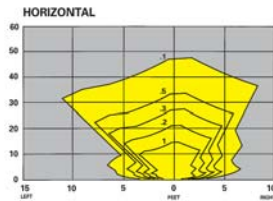

**14 6 Volt, 10.0 Watt
Halogen Wedge Base**

Data subject to change without notice

For more information concerning the mcPhilben Photometrics, consult specification sheet numbers ERT9020, in your mcPhilben Emergency Binder or go to www.daybritelighting.com.