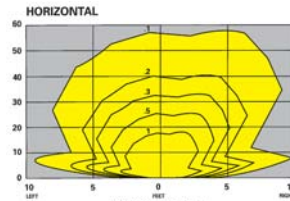

**15 6 Volt, 12.0 Watt
Halogen Wedge Base**

Data subject to change without notice

For more information concerning the mcPhilben Photometrics, consult specification sheet numbers ERT9020, in your mcPhilben Emergency Binder or go to www.daybritelighting.com.