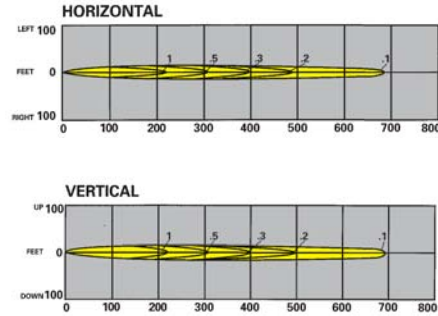

**20 6 Volt, 30.0 Watt
Tungsten Par 36**