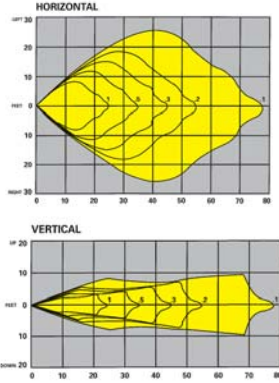

**19 6 Volt, 25.0 Watt
Tungsten Par 36**