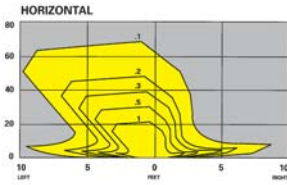

Data subject to change without notice

For more information concerning the mcPhilben Photometrics, consult specification sheet numbers ERT9020, in your mcPhilben Emergency Binder or go to www.daybritelighting.com.