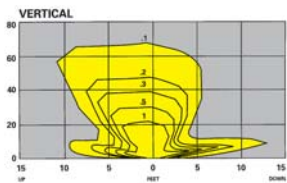

Data subject to change without notice

For more information concerning the mcPhilben Photometrics, consult specification sheet numbers ERT9020, in your mcPhilben Emergency Binder or go to www.daybritelighting.com.