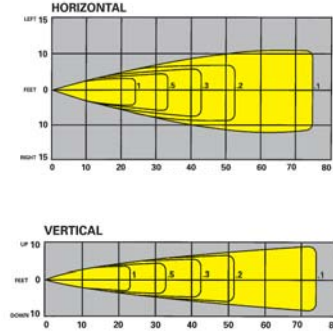

**21 6 Volt, 8.0 Watt
Halogen Par 36**