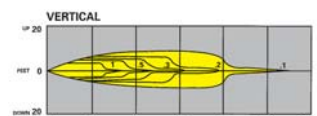

**18 6 Volt, 18.0 Watt
Tungsten Par 36**

Data subject to change without notice

For more information concerning the mcPhilben Photometrics, consult specification sheet numbers ERT9020, in your mcPhilben Emergency Binder or go to www.daybritelighting.com.