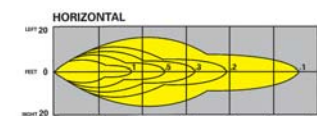

**18 6 Volt, 18.0 Watt
Tungsten Par 36**

Data subject to change without notice

For more information concerning the mcPhilben Photometrics, consult specification sheet numbers ERT9020, in your mcPhilben Emergency Binder or go to www.daybritelighting.com.